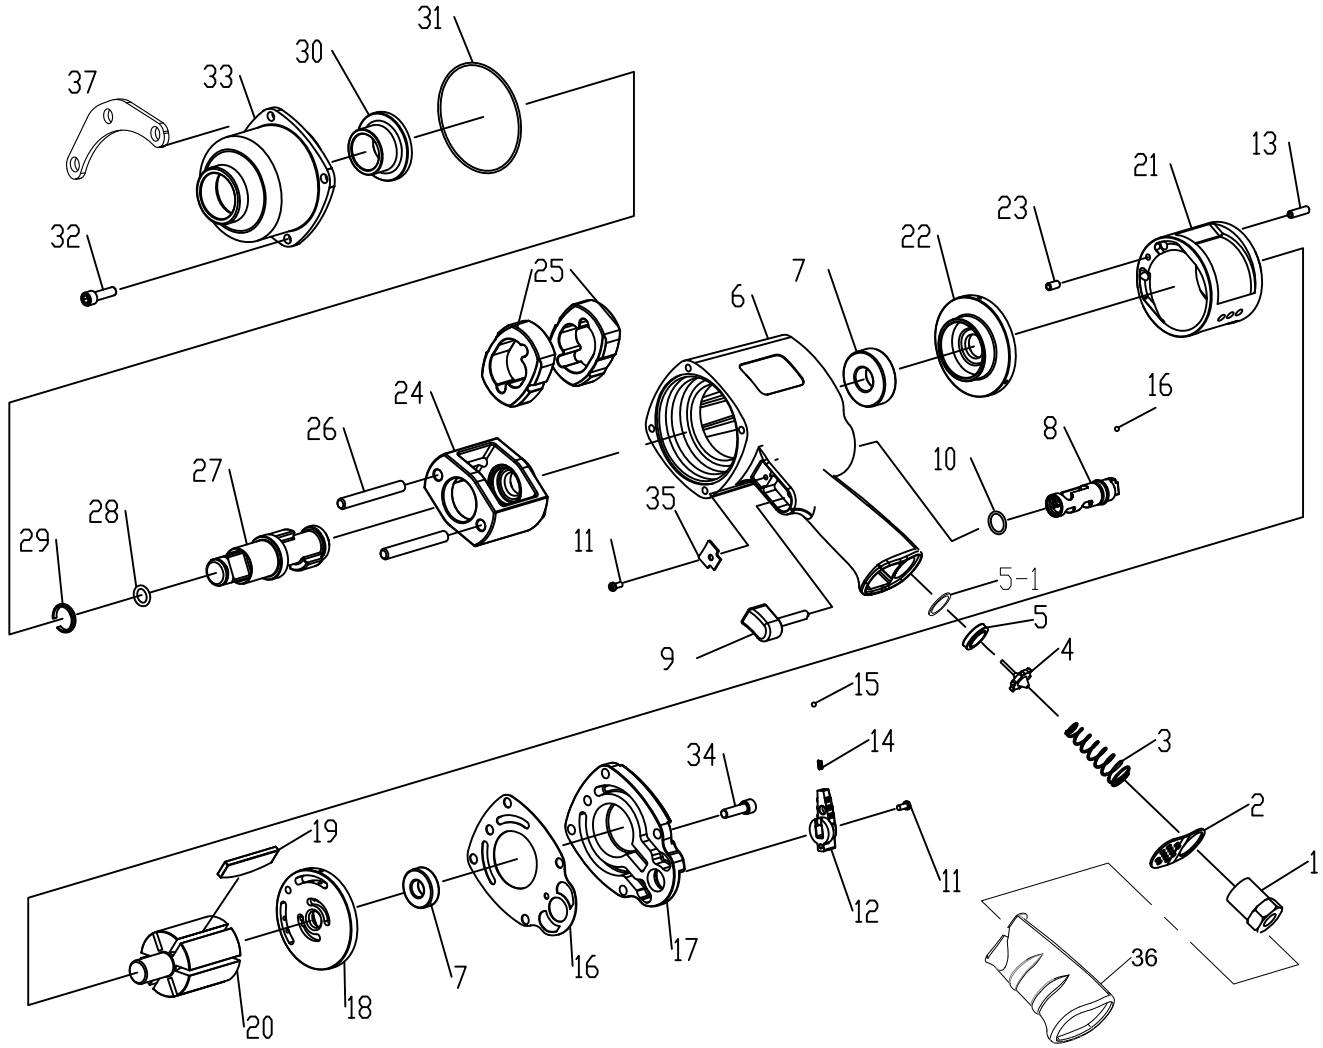

OS-2634 **GAV** HAVALI SOMUN SÖKME

INDEX	PARTS NO.	DESCRIPTION	Q'TY	INDEX	PARTS NO.	DESCRIPTION	Q'TY
01	263401	INLET BUSHING	1	21	233421	CYLINDER	1
02	263402	EXHAUST DEFLECTOR	1	22	263424	FRONT PLATE	1
03	328803XP	THROTTLE VALVE SPRING	1	23	233427	SPRING PIN	1
04	263404	THROTTLE VALVE	1	24	263427	HAMMER CAGE	1
05	263405	THROTTLE VALVE SEAT	1	25	263428	HAMMER	2
05-1	623408	WASHER	1	26	263429	HAMMER PIN	2
06	263406	MOTOR HOUSING	1	27	263430	ANVIL	1
07	6003ZZ	BALL BEARING	2	28	OR1025	RETAINER O-RING	1
08	221207	REVERSE VALVE	1	29	223429	SOCKET RETAINER	1
09	221214	TRIGGER	1	30	263433	ANVIL BUSHING	1
10	OR1712	O-RING	1	31	263434	O-RING	1
11	221237	SCREW	2	32	263435	SCREW	4
12	221208	REVERSE VALVE KNOB	1	33	263436	HAMMER HOUSING	1
13	263414	SPRING PIN	1	34	263438	SCREW	4
14	SS0212	SPRING	1	35	221236	TRIGGER RETAINER	1
15	SB0003-1	STEEL BALL	2	36	2312XP46	GRIP (OPTIONAL)	1
16	263417	GASKET	1	37	263432	HOOK (OPTIONAL)	1
17	263418	HOUSING CAP	1				
18	233419	REAR PLATE	1				
19	233423C	ROTOR BLADE	5				
20	263422-5	ROTOR	1				